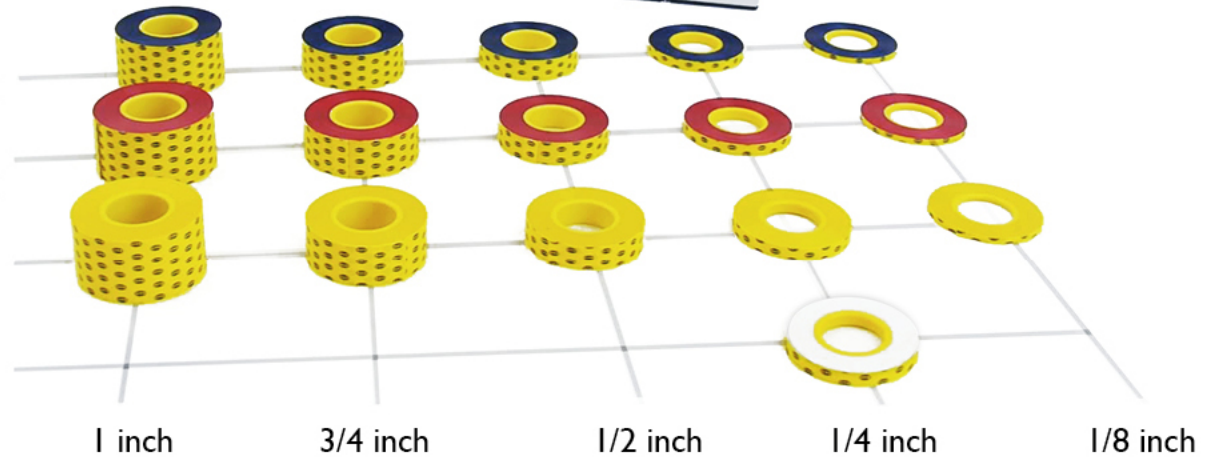

partner for success

.001 inch

131 feet per reel

.002 inch

98 feet per reel

.003 inch

65 feet per reel

.006 inch

32 feet per reel

CITO TAPE

Make-ready tape made of self-adhesive calibrated paper.

- Higher production reliability through optimum adhesive strength even for tape-to-tape applications
- Uniform and easy unwinding: no bulging, no blocking and no soiling as a result of winding the rolls up on a separate core that is free from burrs
- Ideal for long runs and repeat orders due to its extreme durability
- Smooth running of the machine through constant pressure distribution
- Largest choice of widths and thicknesses available for special applications